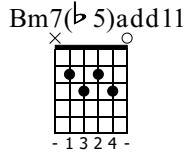

Autumn Leaves

Les feuilles mortes

kosma

♩ = 120

Dm

1 2 3

mf

TAB

0	2	3	0	2	3	1	3	2	0	2	3	1	3	2
3														

G

4 5 6

TAB

0	0	3	0	0	0	0	0	3	0	0	0	0	0	0
3														

Cmaj7